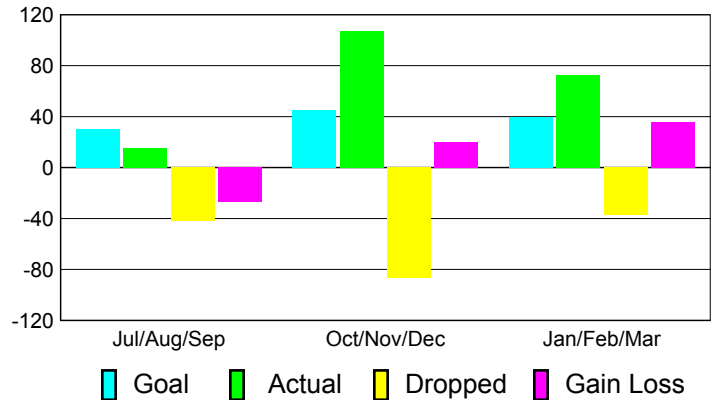

### YTD Status Quo Clubs 2010-2011

Status Quo Clubs Compared to Status Quo Members

## MEMBERSHIP

**Membership Results**  
2010-2011

**Membership**  
2009-2010

Month	Net Memb Goal	Actual New Memb	Actual Dropped Memb	Gain/Loss of Memb	Gain/Loss of Memb
Jul/Aug/Sep	30	15	-42	-27	16
Oct/Nov/Dec	45	107	-87	20	72
Jan/Feb/Mar	40	73	-37	36	-21
<b>Totals</b>	<b>115</b>	<b>195</b>	<b>-166</b>	<b>29</b>	<b>67</b>

### Membership Results 2010-2011

Goal, New, Dropped, Gain/Loss