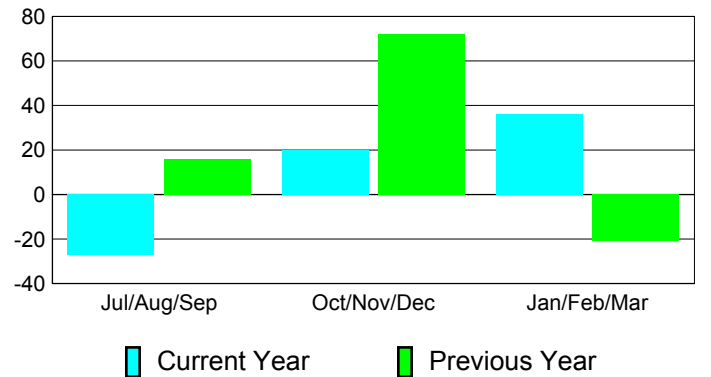

Gender Comparison 2010-2011

Jul/Aug/Sep

Oct/Nov/Dec

Jan/Feb/Mar

Male

Female