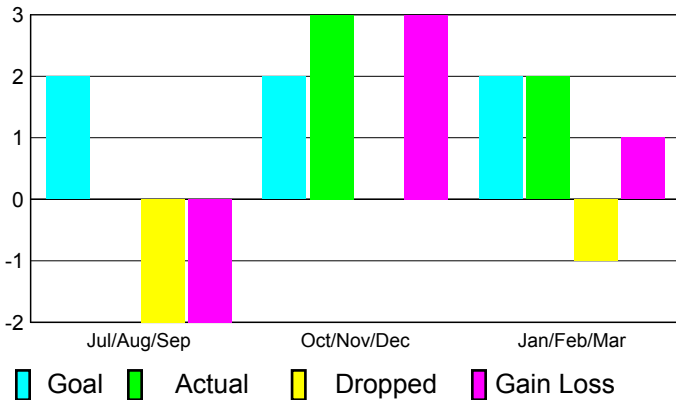

## CLUBS

**Club Results**  
2010-2011

**Clubs**  
2009-2010

Month	New Club Goal	Actual New Clubs	Actual Dropped Clubs	Gain/Loss of Clubs	Gain/Loss of Clubs
Jul/Aug/Sep	2	0	-2	-2	2
Oct/Nov/Dec	2	3	0	3	3
Jan/Feb/Mar	2	2	-1	1	-1
<b>Totals</b>	<b>6</b>	<b>5</b>	<b>-3</b>	<b>2</b>	<b>4</b>

### Club Results 2010-2011

Goal, New, Dropped, Gain/Loss

### Comparison of Club Gain/Loss

Current Year Compared to the Previous Year